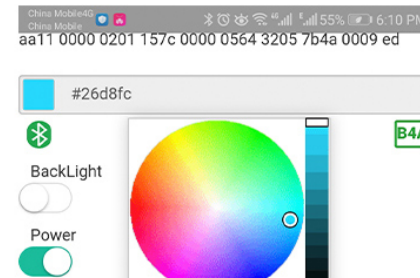

## APP CONTROL

Download Android APP or APPLE APP on below Barcode

Android APP

APPLE APP

Searching the available Bluetooth of Led equipments.

(click the relevant ID to connect the units)

V2.0.17

ID = B4A