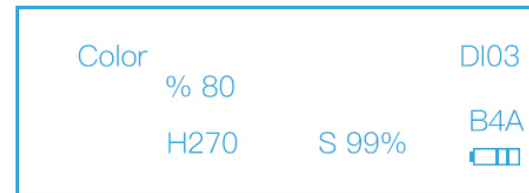

## 2.Use Detail

2A: Press Color Light(CCT), Get

MENU	White	Group	DI03
	Color	▶ Channel	B4A

Color Light      Colour Atla      Effects

 CCT            

Color Light

Colour Atla

Effects

2A-1: Choose White, get menu to adjust brightness and warm/cold light

2A-2 Choose Color, get

2A-3 Choose Group, get

2A-4 Choose Channel, get

2A-4 Choose Channel,get

H262	S 99%	B4A

2A-5 Choose DMX,get

MENU	CI03
▶ DMX	
	B4A