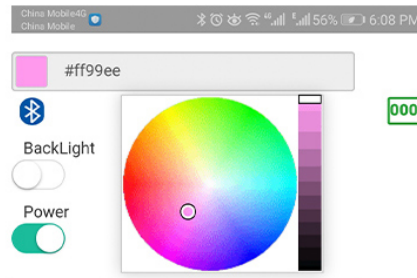

## APP CONTROL

Download Android APP or APPLE APP on below Barcode

Android APP

APPLE APP

Searching the available Bluetooth of Led equipments.

(click the relevant ID to connect the units)

V2.0.17

ID = B4A